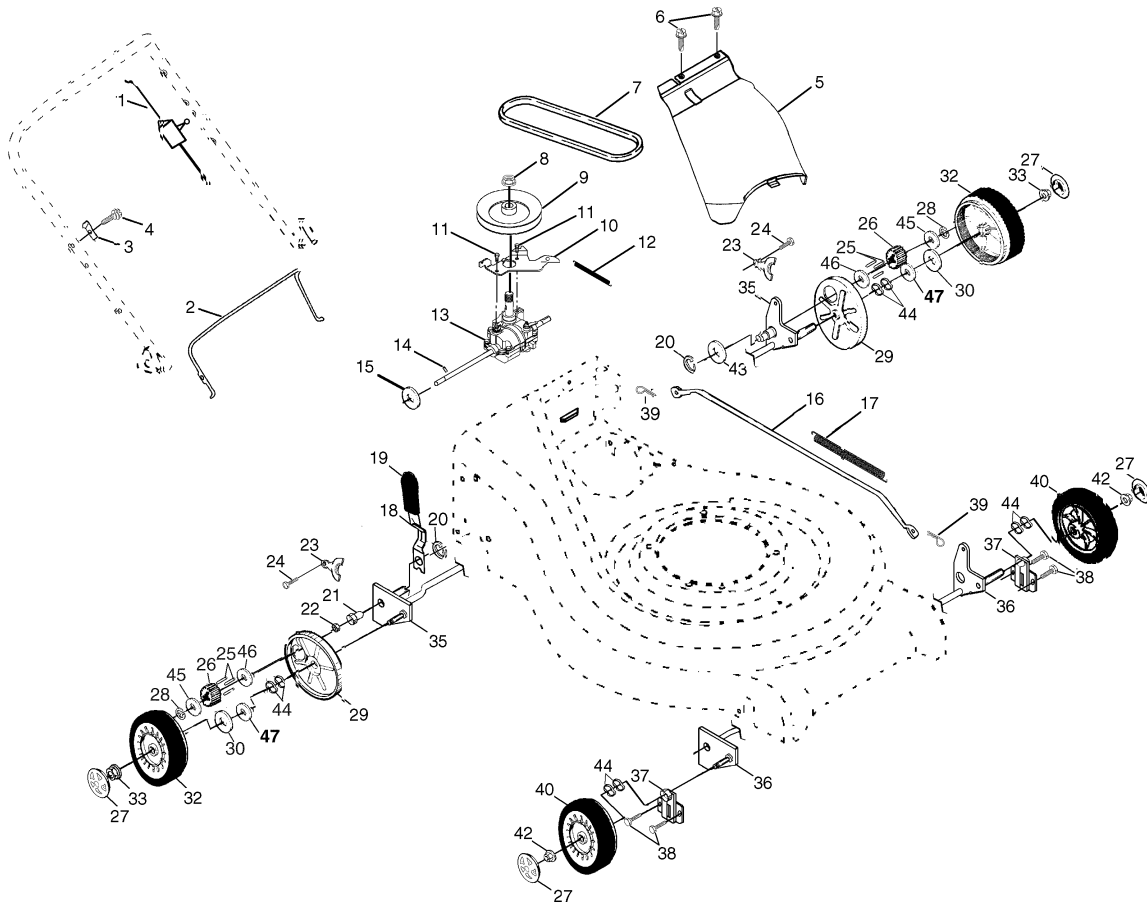

ROTARY LAWN MOWER - - MODEL NUMBER 650DCI (JCHI650DA)

ROTARY LAWN MOWER - - MODEL NUMBER 650DCI (JCHI650DA)

KEY NO.	PART NO	DESCRIPTION	KEY NO.	PART NO	DESCRIPTION
1	532161587	Cable, Drive	24	532057808	Screw, Hex Head, Self-Tapping 1/4-20 x .75
2	532161473	Bail, Control, Drive	25	532170011	Drive Pawl
3	532164557	Bracket, Downstop	26	532166450	Pinion, Drive
4	532083816	Screw, Hex Washer Head, Tapping #10-2	27	532150182	Hubcap
5	532161537	Cover, Drive	28	812000058	E-Ring 7/16
6	532750634	Screw #10-25 x .50	29	532088080	Cover, Dust, Wheel
7	532160816	V-Belt	30	532067725	Washer 1/2 x 1-1/2 x .134
8	532132010	Locknut, Flanged 3/8-16 Zinc	32	532162063	Wheel 9 x 2
9	532163939	Pulley, Driven	33	532083923	Locknut, Hex, Flange
10	532164553	Belt Keeper	35	532164552	Shaft Assembly, Rear
11	817541011	Screw, Hex Washer Head #10-24 x .668	36	532164550	Shaft Assembly, Front
12	532075192	Spring	37	532161463	Retainer, Front Shaft
13	532169611	Transmission Assembly	38	532163409	Screw 12 x 5/8
14	532145354	Pin, Spring, Thrust	39	532700279	Clip, Retainer
15	532057079	Washer, Hardened	40	532143593	Wheel 8 x 2
16	532161584	Rod, Connecting	42	532083923	Locknut, Hex, Flange 3/8-16
17	532161602	Spring, Extension	43	819572216	Washer
18	532164554	Spring, Selector	44	532057143	Washer, Wave
19	532161961	Knob, Selector Spring	45	532052160	Washer, Outside
20	812000022	E-Ring 7/8	46	532062335	Washer, Inside
21	532163365	Bearing, Support	47	532088118	Washer, Felt
22	532169911	Bearing, Ball			
23	532164555	Retainer, Drive Assembly			

NOTE: All component dimensions given in U.S. inches
1 inch = 25.4 mm