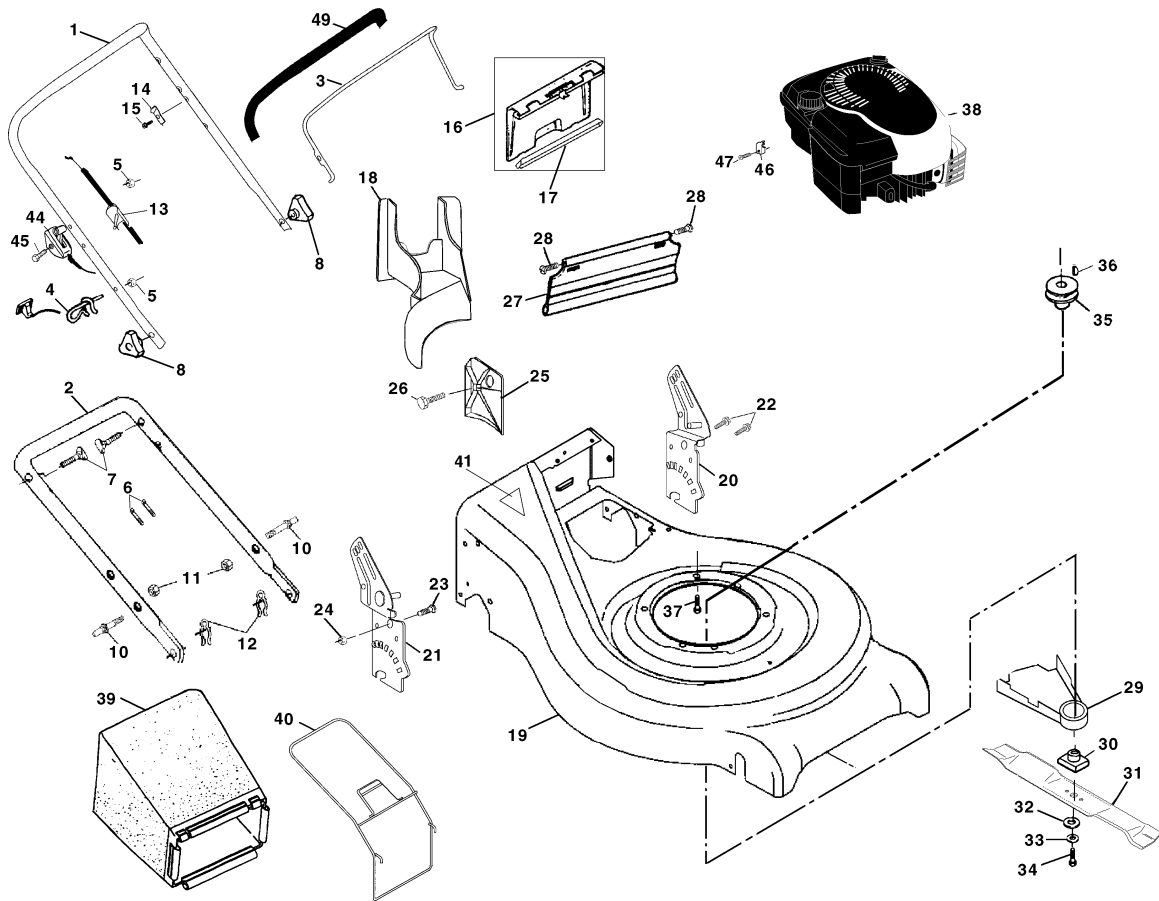

ROTARY LAWN MOWER - - MODEL NUMBER 650DCI (JCHI650DA)

KEY NO.	PART NO	DESCRIPTION	KEY NO.	PART NO	DESCRIPTION
1	532167163	Handle, Upper, Deluxe Comfort (with Grip)	29	532134612	Shield, Debris, Modified
2	532164556	Handle, Lower	30	532851514	Adapter, Blade, with Key
3	532131036	Bail, Wire, Deluxe Comfort, Black	31	532159267	Blade, 21"
4	532132001	Guide, Rope, Side	32	532851074	Washer, Hardened
5	532063601	Locknut, Hex 1/4-20	33	532850263	Lockwasher, Helical Spring 3/8
6	532066426	Wire, Tie	34	532851084	Screw, Hex Head 3/8-24 x 1.38
7	532131959	Bolt, Handle 5/16-18 x 1.75	35	532084596	Pulley, Engine
8	532087692	Knob, Handle	36	532087677	Key, Hi Pro
10	532161551	Bolt, Square Neck	37	532150406	Bolt, Engine
11	873990500	Nut, Hex, Washer Insert 5/16-18 UNC	38	-----	Engine, Briggs & Stratton, Model Number 121602 (Order parts from engine manufacturer)
12	532051793	Cotter, Hairpin			
13	532133107	Cable			
14	532125162	Bracket, Upstop	39	532178284	Bag, Grass Catcher
15	532083816	Screw, Hex Washer Head, Tapping #10-2	40	532161358	Frame, Grass Catcher
16	532162085	Kit, Door, Rear	41	532085463	Danger Decal
17	532161548	Seal, Door	44	532164137	Throttle Control
18	532165261	Plug, Mulcher	45	532144929	Screw
19	532178311	Kit, Housing	46	532111190	Cable Clamp
20	532164548	Bracket Assembly, Handle, Left	47	532083816	Screw
21	532169306	Bracket Assembly, Handle, Right	49	532164265	Grip
22	532150078	Screw, Hex Washer Head	--	532162300	Warning Decal (Not Shown)
23	532163183	Bolt, Hex Head 5/16-18 x 5/8	--	532172787	Operator's Manual
24	532063124	Locknut, Hex 5/16-18	--	532178281	Repair Parts Manual
25	532161333	Baffle, Side			
26	532163409	Screw 12 x 5/8			
27	532161550	Skirt			
28	532088652	Screw, Hinge 1/4-20 x 1.25			